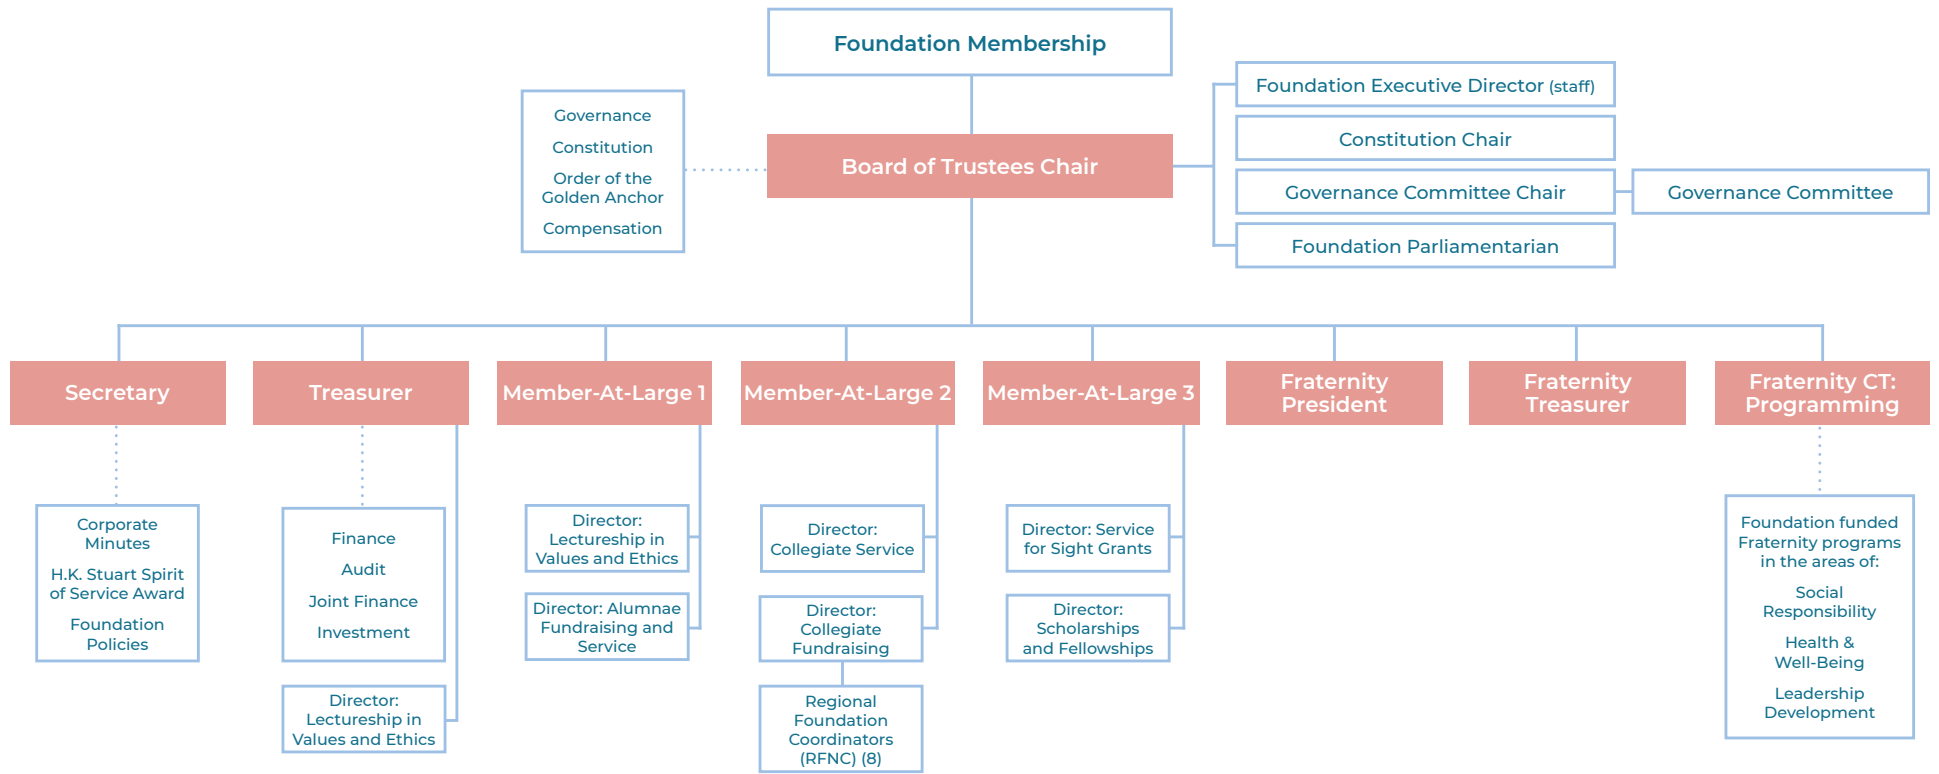

Delta Gamma
1873

Fraternity Volunteer Structure

— reports to
- - - supports

Resource Personnel
Executive Offices Staff
Fraternity/Foundation Directors

Delta Gamma

1873

Foundation Volunteer Structure

———— reports to
 responsible for