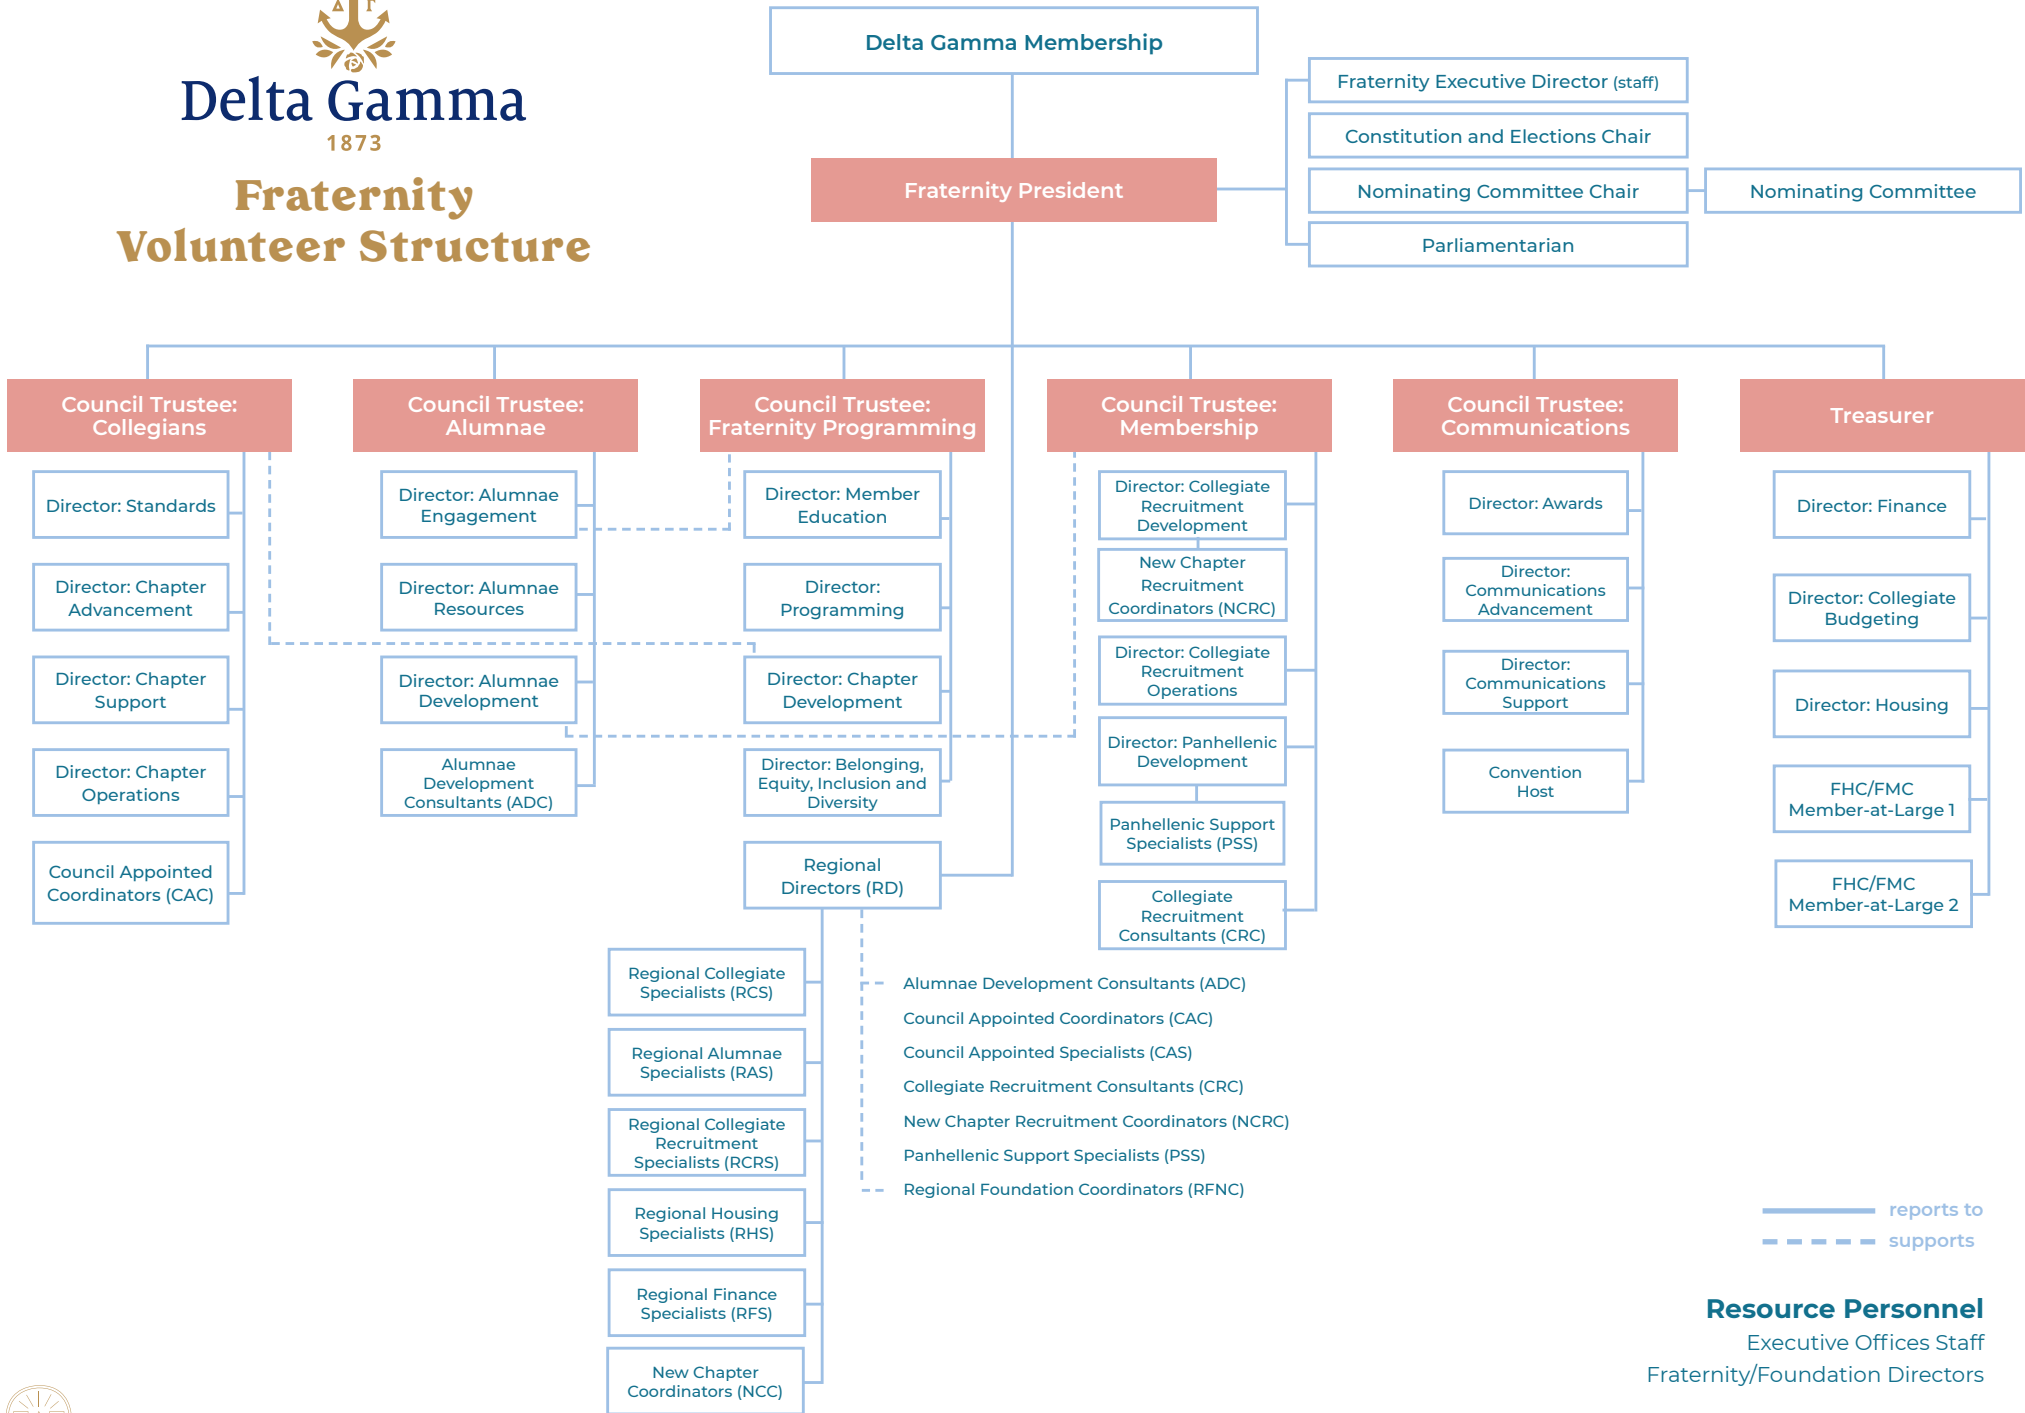

Delta Gamma
1873

Fraternity Volunteer Structure

— reports to
- - - supports

Resource Personnel
Executive Offices Staff
Fraternity/Foundation Directors

Delta Gamma

1873

Foundation Volunteer Structure

———— reports to
 responsible for