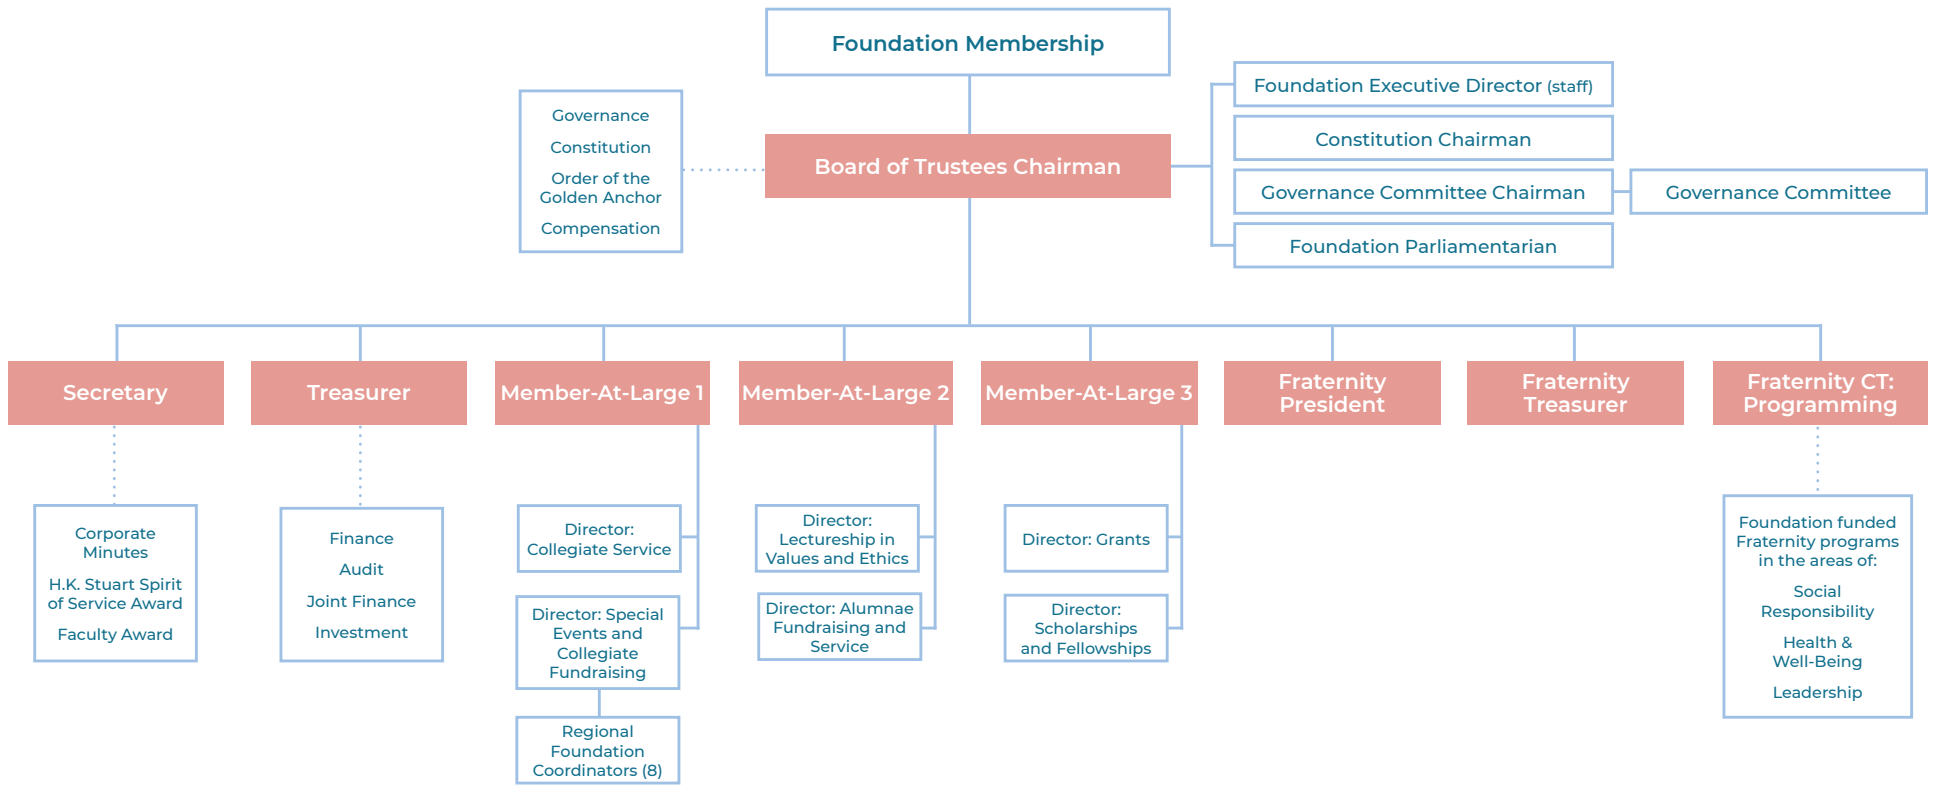

Delta Gamma
1873

Fraternity Volunteer Structure

———— reports to
- - - - supports

Resource Personnel
Executive Offices Staff
Fraternity/Foundation Directors

Delta Gamma

1873

Foundation Volunteer Structure

— reports to

..... responsible for