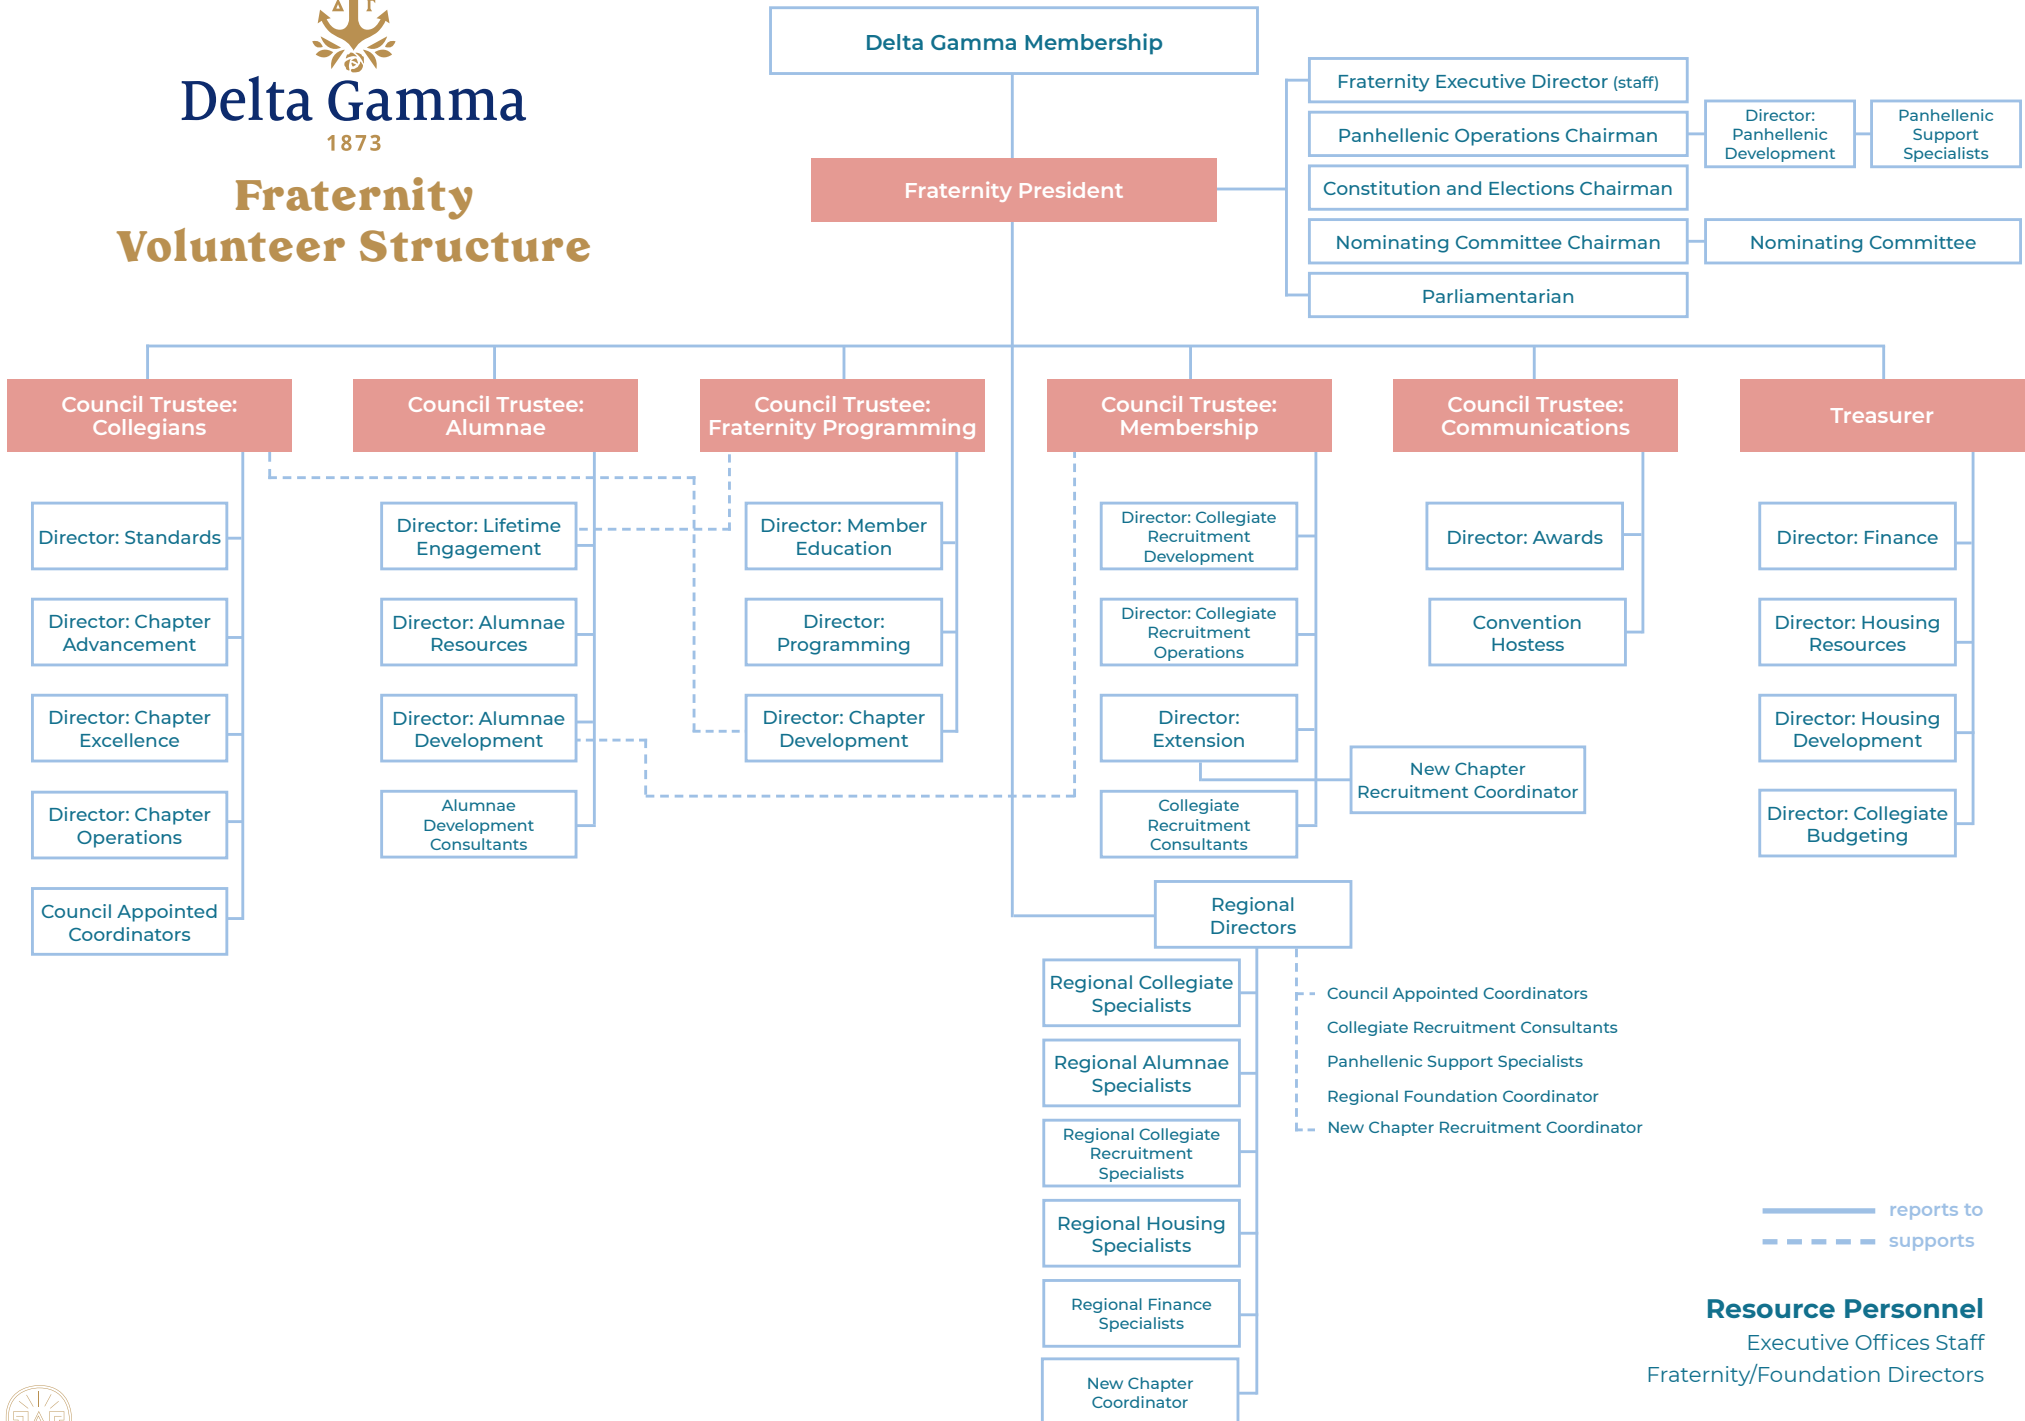

Delta Gamma
1873

Fraternity Volunteer Structure

———— reports to
- - - - supports

Resource Personnel
Executive Offices Staff
Fraternity/Foundation Directors

Delta Gamma

1873

Foundation Volunteer Structure

— reports to

..... responsible for