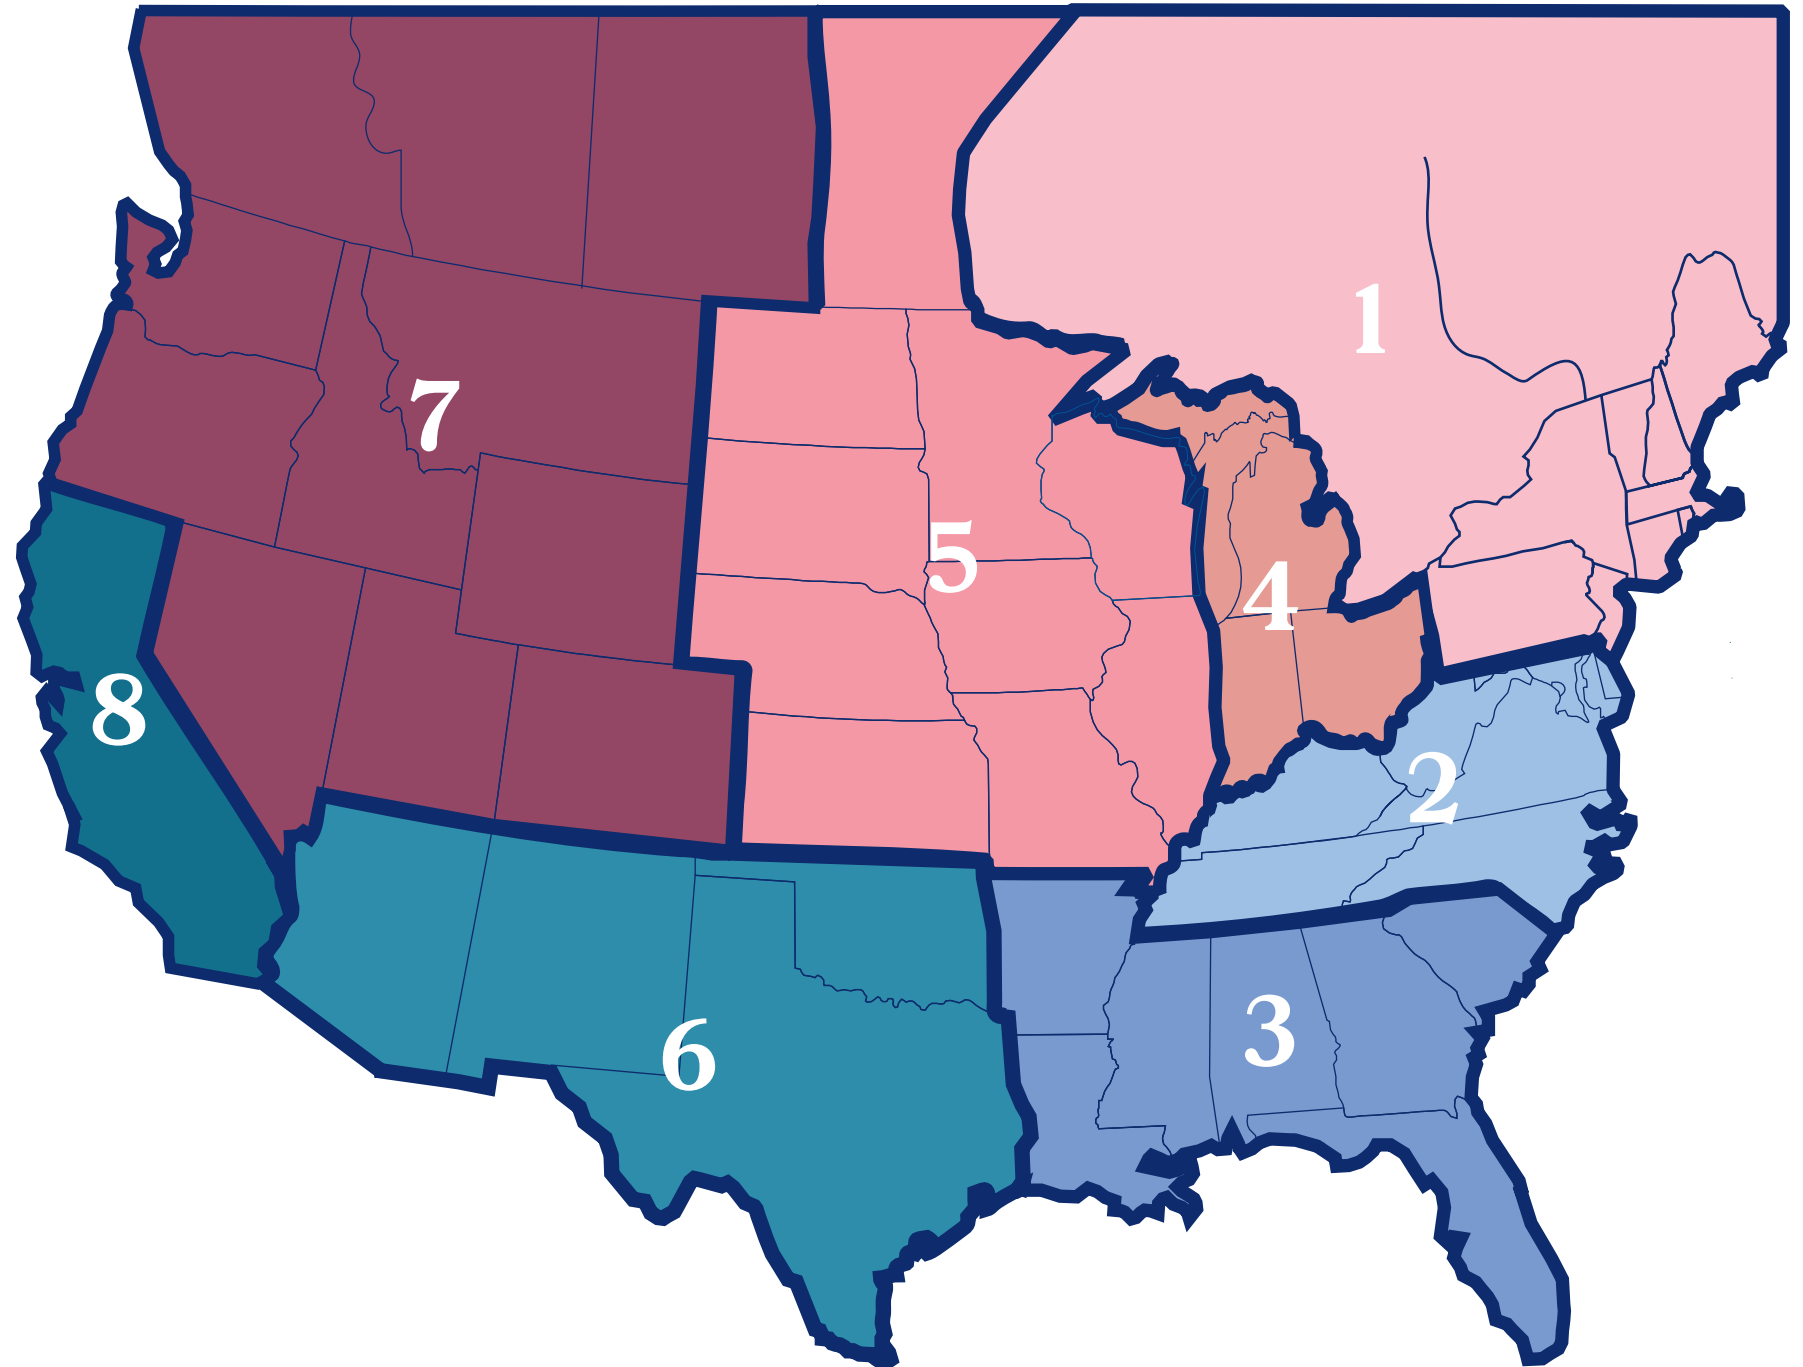

DELTA GAMMA COLLEGIATE CHAPTERS

REGION 1

CONNECTICUT
DELEWARE
ENGLAND
MAINE
MASSACHUSETTS
NEW HAMPSHIRE
NEW YORK
NEW JERSEY
ONTARIO
PENNSYLVANIA
QUEBEC
RHODE ISLAND
VERMONT

REGION 2

KENTUCKY
MARYLAND
NORTH CAROLINA
TENNESSEE
VIRGINIA
WASHINGTON DC
WEST VIRGINIA

REGION 3

ALABAMA
ARKANSAS
FLORIDA
GEORGIA
LOUISIANA
MISSISSIPPI
SOUTH CAROLINA

REGION 4

INDIANA
MICHIGAN
OHIO

REGION 5

ILLINOIS
IOWA
KANSAS
MANITOBA
MINNESOTA
MISSOURI
NORTH DAKOTA
SOUTH DAKOTA
WISCONSIN

REGION 6

ARIZONA
NEW MEXICO
OKLAHOMA
TEXAS

REGION 7

ALASKA
ALBERTA
BRITISH COLUMBIA
COLORADO
IDAHO
MONTANA
NEVADA
OREGON
SASKATCHEWAN
UTAH
WASHINGTON

REGION 8

CALIFORNIA
HAWAII

Region 1

CANADA (ONTARIO AND QUEBEC)

CONNECTICUT

ETA BETA-HARTFORD

DELEWARE

ENGLAND

MAINE

MASSACHUSETTS

ZETA PHI-HARVARD

ZETA ZETA-BOSTON

NEW HAMPSHIRE